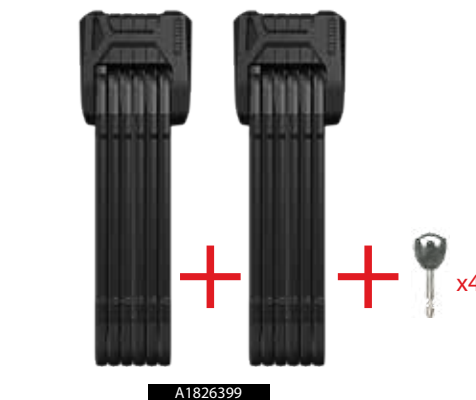

H2	ARTICLE	EAN	STYLE	SECURITY LEVEL
A1570001	112737	4003318112737	Folding Lock - Bordo uGrip 5700/80 black - 80cm length / 5mm plates - 5700/80 BK ST BORDO uGrip	7
A1844256	844256	4003318844256	Folding Lock - Bordo uGrip 5700/80 BK SH	7
A1844287	844287	4003318844287	Folding Lock - Bordo uGrip 5700/80 RD SH	7
A1867439	867439	4003318867439	Folding Lock - Bordo uGrip BIG 5700/100 BK SH	7
A1867460	867460	4003318867460	Folding Lock - Bordo uGrip BIG 5700/100 RD SH	7
A1590010	518027	4003318518027	Folding Lock - Bordo Basic 5900/90 black - 90cm length / 5mm steel plates - 5900/90 BK ST BORDO Classic	8
A1600001	517976	4003318517976	Folding Lock - Bordo 6000/75 ST black - 75cm length / 5mm steel plates - 6000/75 BK ST BORDO	10
A1600004	729836	4003318729836	Folding Lock - Bordo 6000/90 Black SH - 6000/90 BK SH BORDO	10
A1600005	729867	4003318729867	Folding Lock - 6000/90 BK SH BORDO Twinset - 6000/90 BK SH BORDO Twinset	10
A1600011	517983	4003318517983	Folding Lock - Bordo 6000/90 ST black - 90cm length / 5mm steel plates - 6000/90 BK ST BORDO	10
A1600031	517945	4003318517945	Folding Lock - Bordo Big 6000/120 Black - 120cm length / 5mm steel plates - 6000/120 BK ST BORDO Big	10
A1600033	780738	4003318780738	Folding Lock - Bordo Big 6000/120 SH Black - 120cm length / 5mm steel plates	10
A1825330	825330	4003318825330	Folding Lock - Bordo Big Alarm 6000A/120 SH Black	10
A1600050	778384	4003318778384	Folding Lock - Bordo Alarm 6000/90 Plus Black	10
A1601010	201547	4003318201547	Folding Lock - Bordo Centium 6010/90 black - 90cm length / 5mm steel plates	10